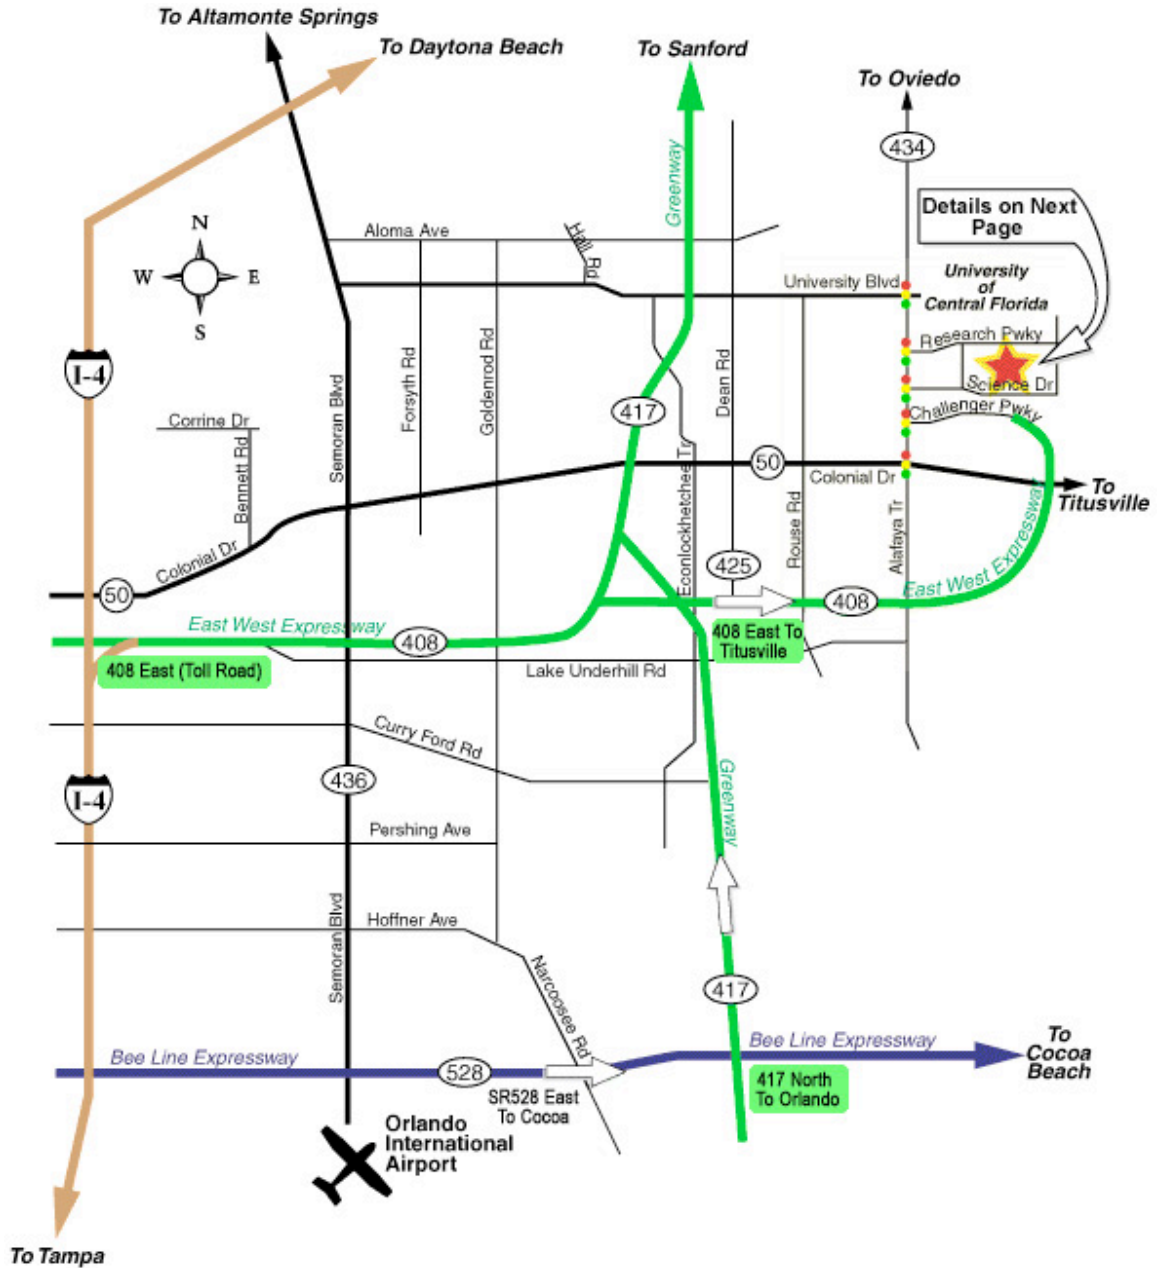

Team Orlando

12350 Research Parkway, Orlando, FL 32826
de Florez Building

Research Parkway

PEO STRI (407) 384-3773
NAWCTSD (407) 208-4000

12350 Research Parkway
Orlando, FL 32826

UCF/IST (407) 882-1300
PM TRASYS (407) 384-5227