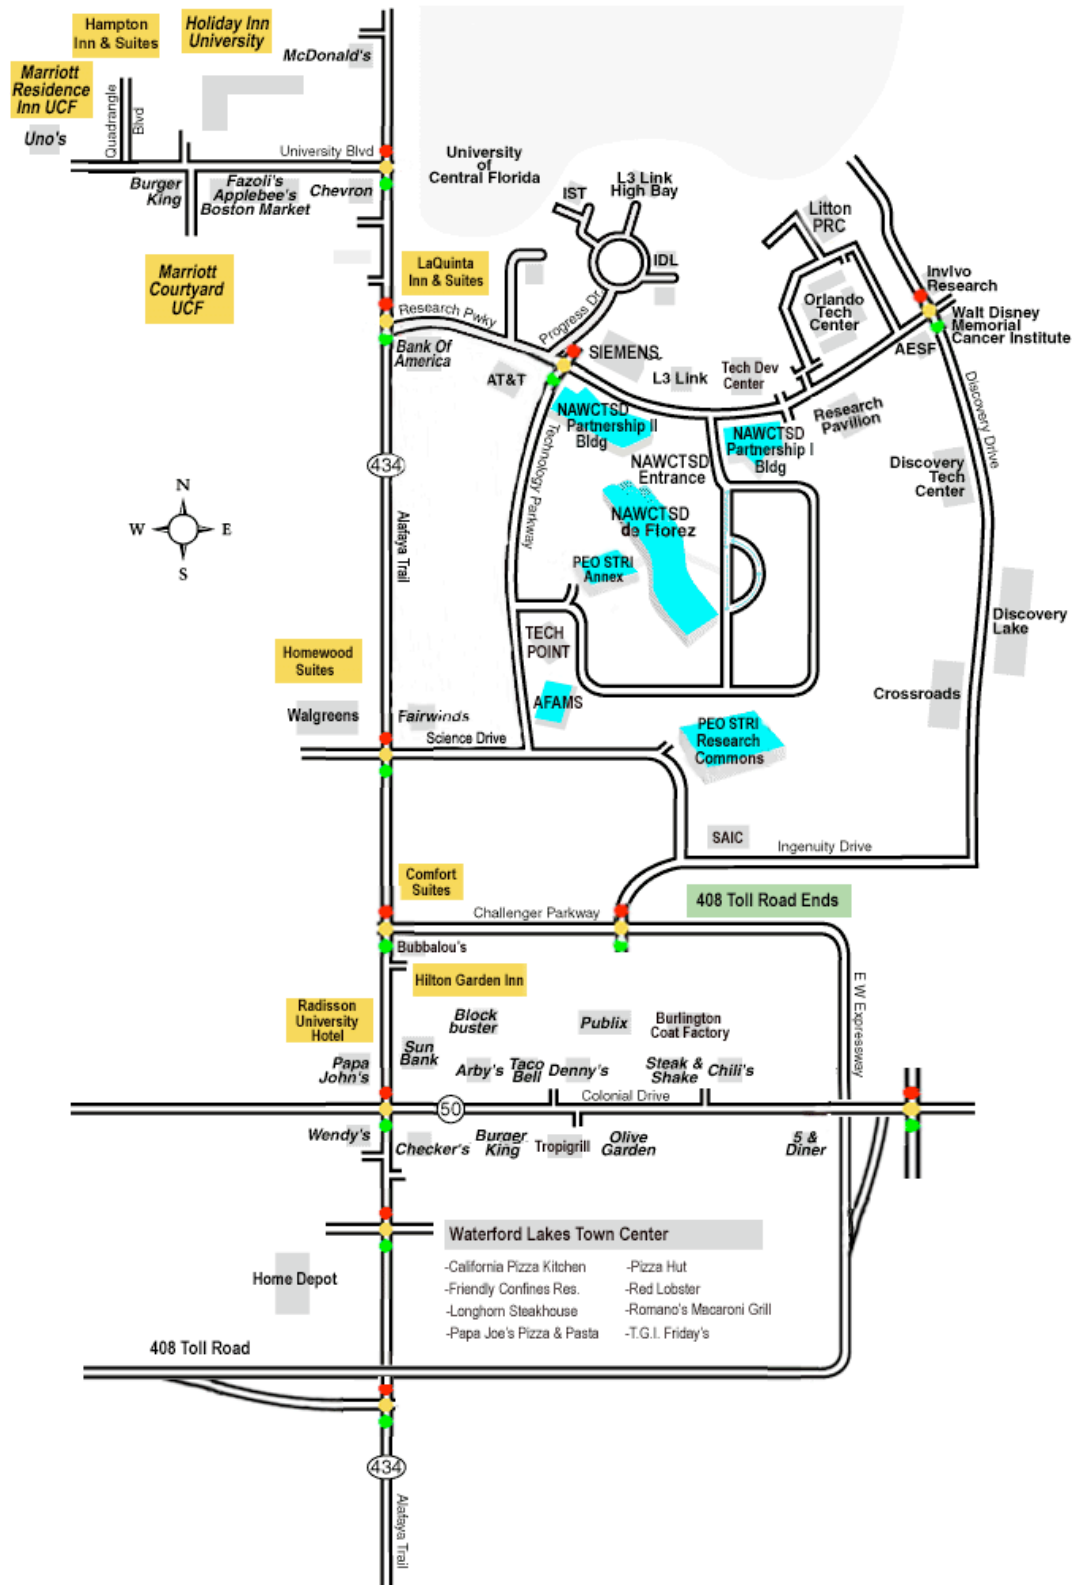

Team Orlando

12350 Research Parkway, Orlando, FL 32826
de Florez Building

Research Parkway

PEO STRI (407) 384-3773
NAWCTSD (407) 208-4000

12350 Research Parkway
Orlando, FL 32826

UCF/IST (407) 882-1300
PM TRASYS (407) 384-5227